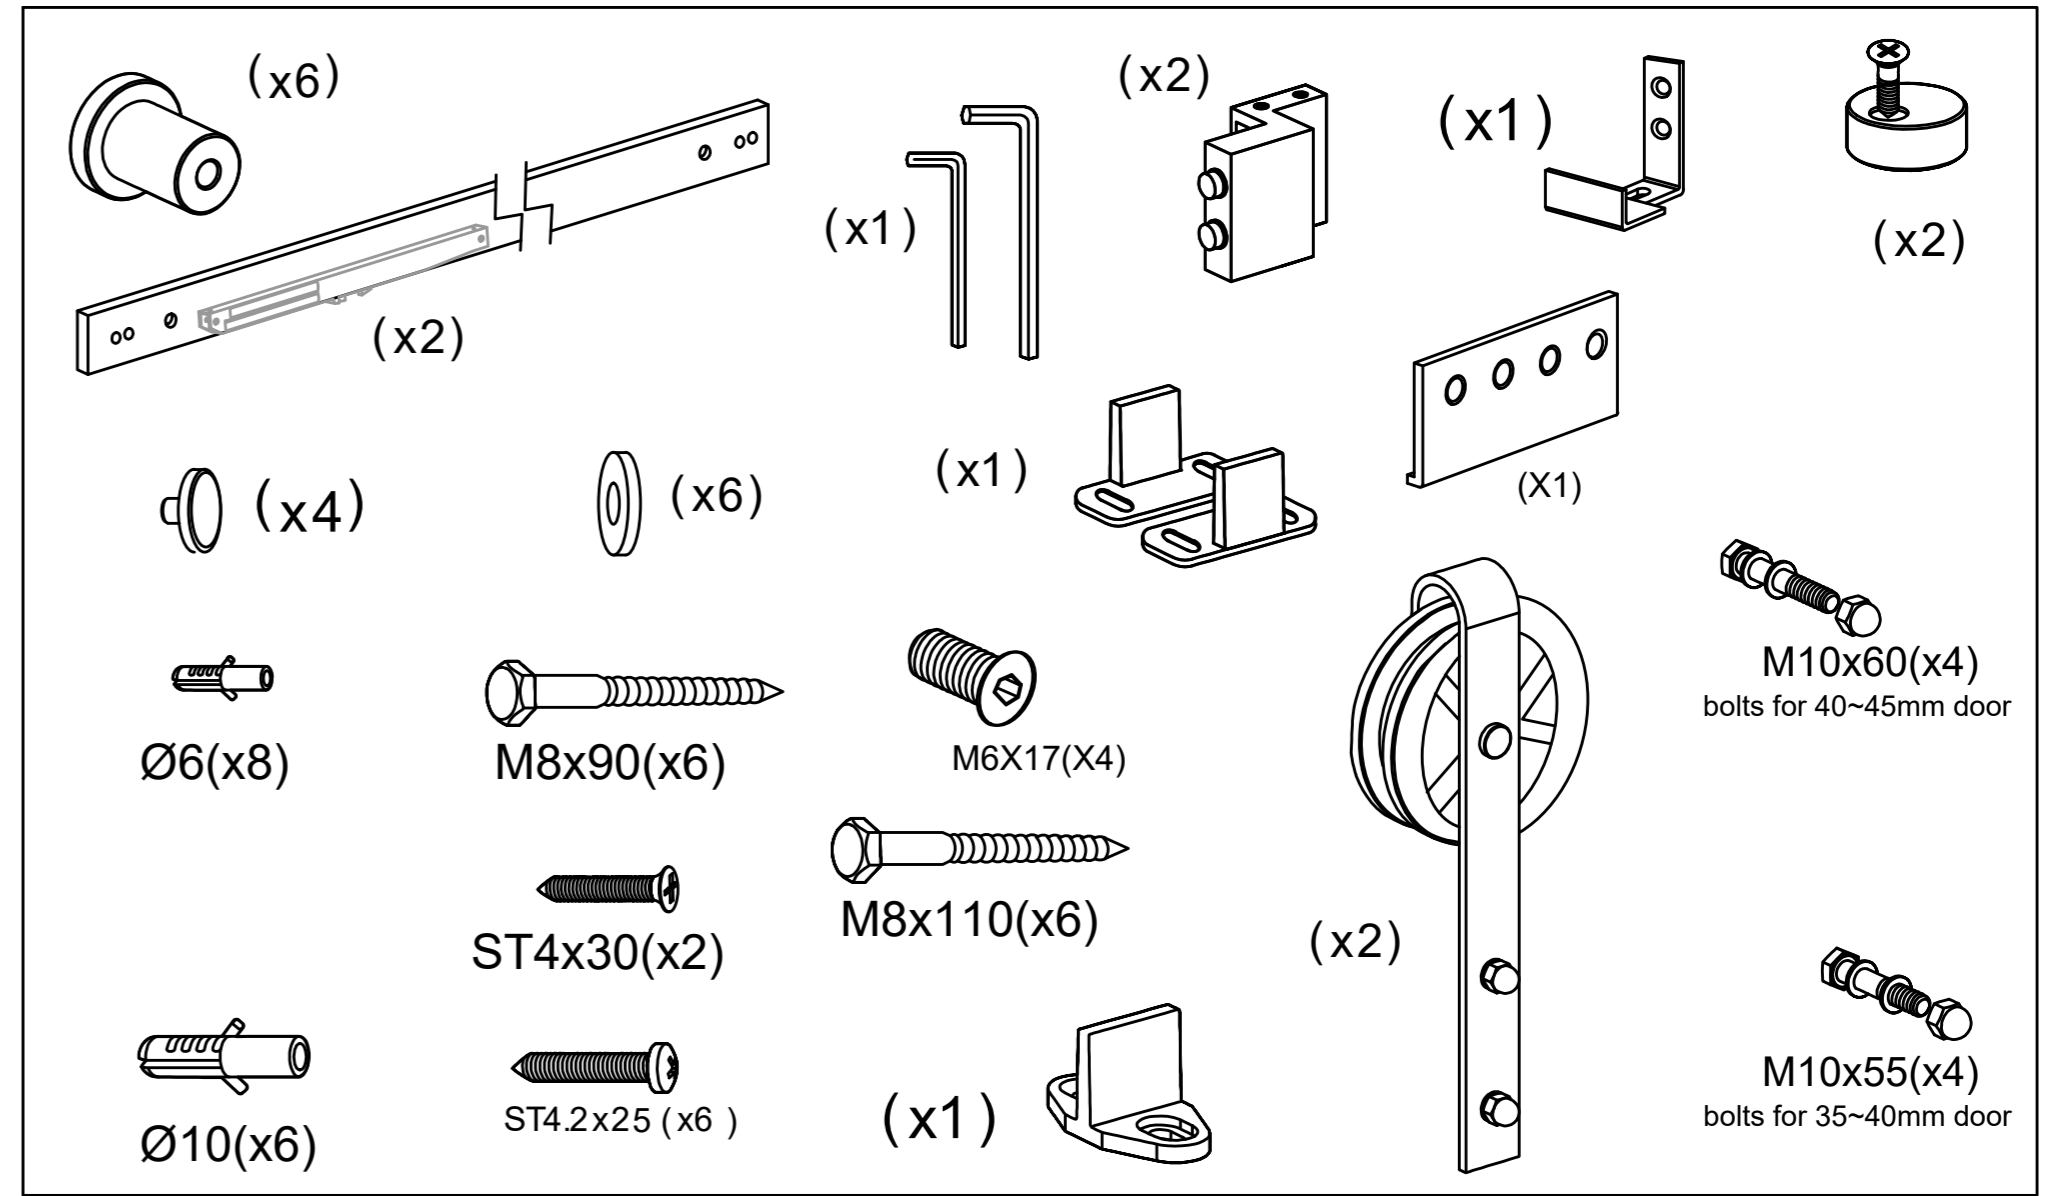

Installation Manual

1D

For Concrete wall installation

**2A**

For wood header track installation

**2B**

For Concrete wall installation

**2C**

For wood header track installation

**2D**

For Concrete wall installation

**3**