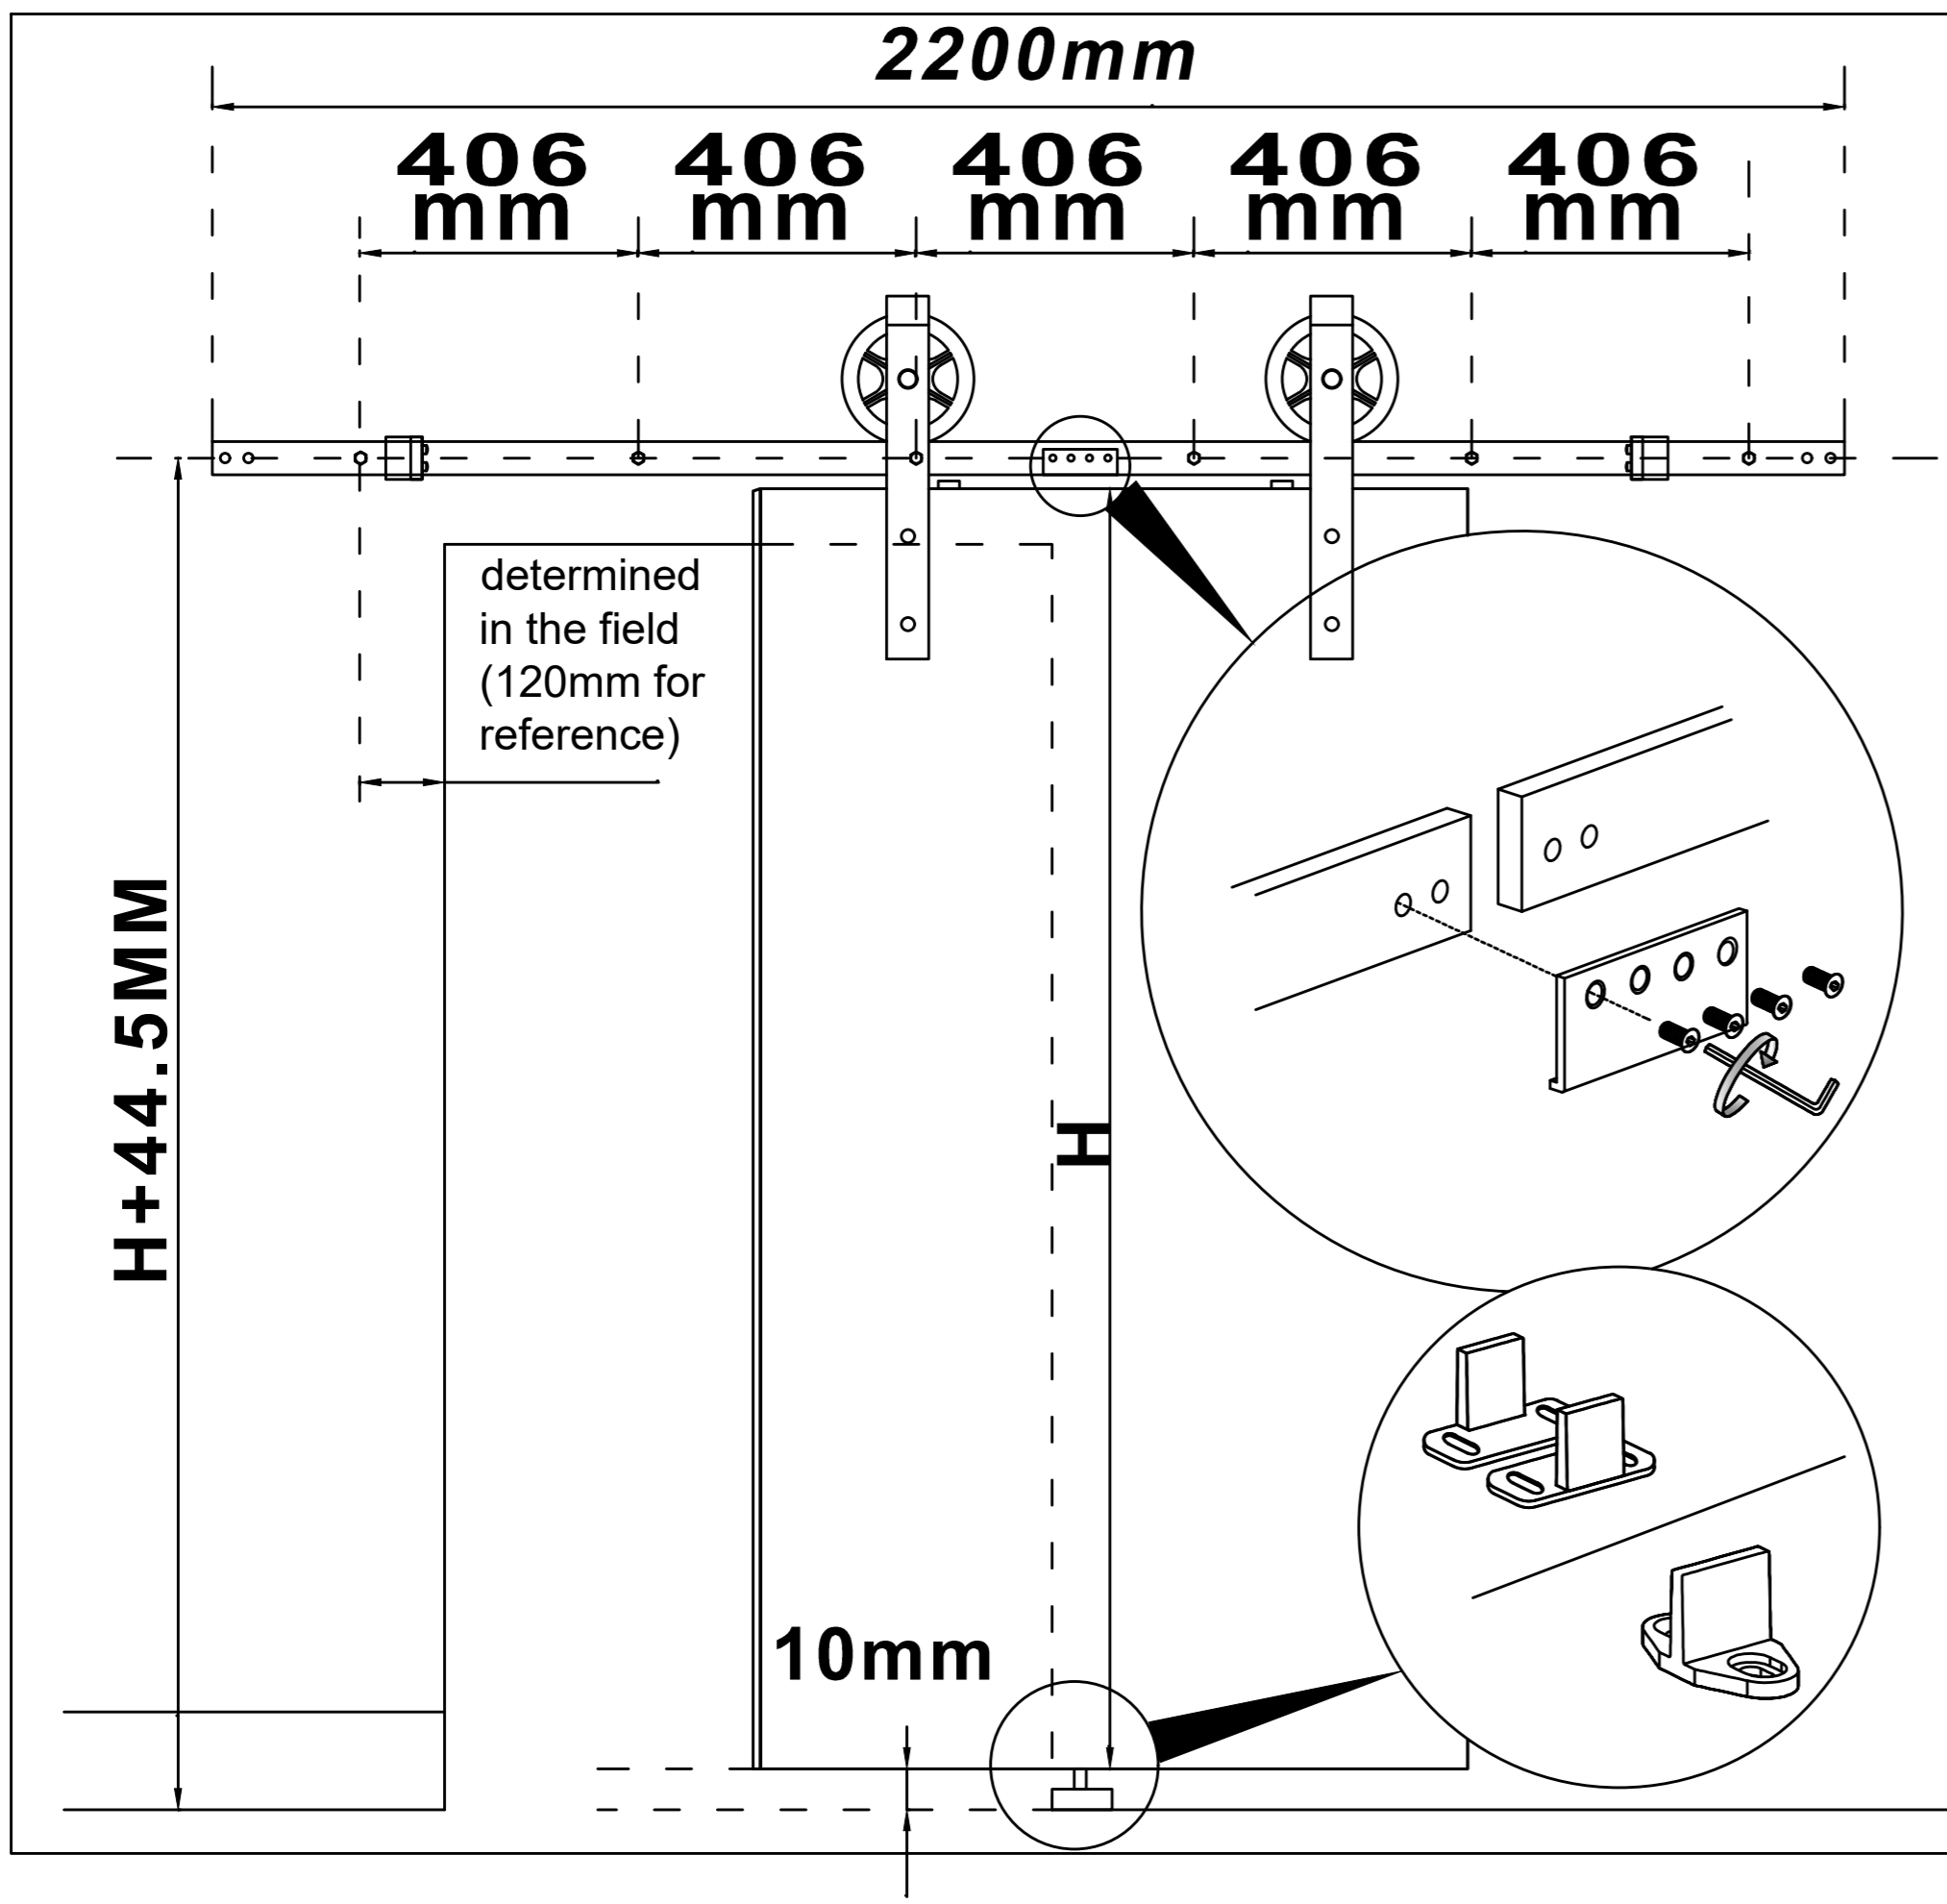

Installation Manual

1D

For Concrete wall installation

**2A**

For wood header track installation

**2B**

For Concrete wall installation

**2C**

For wood header track installation

**2D**

For Concrete wall installation

**3**