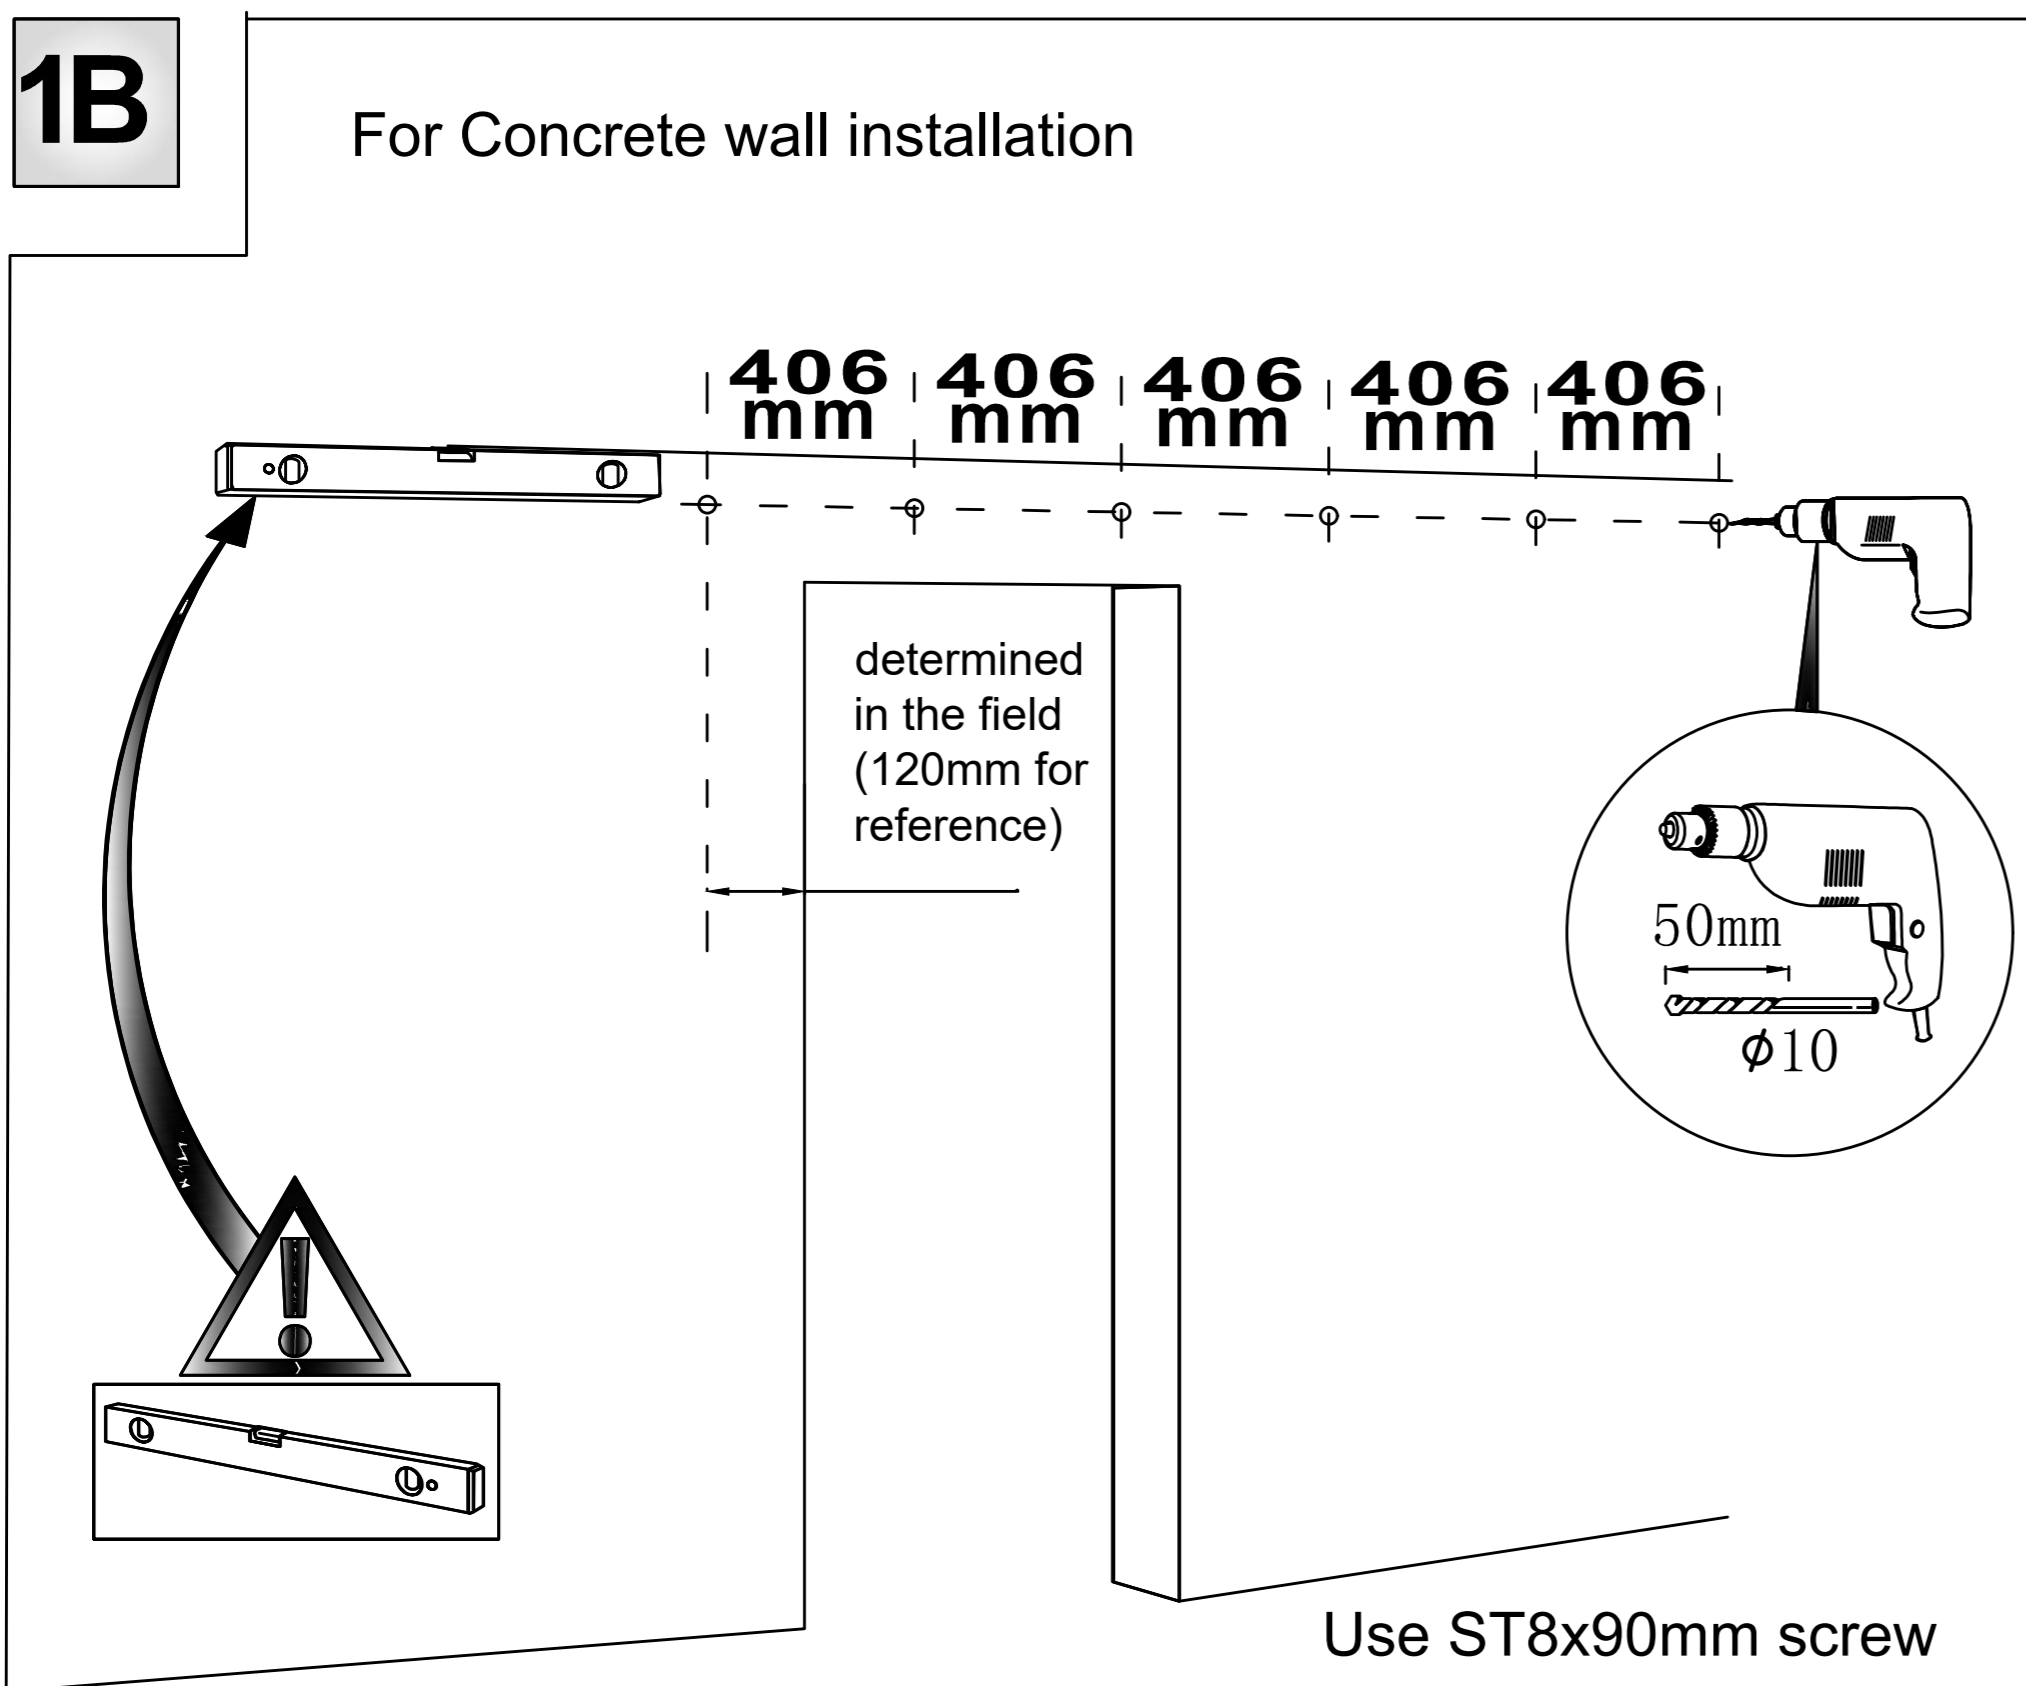

Installation Manual

1D

For Concrete wall installation

**2A**

For wood header track installation

**2B**

For Concrete wall installation

**2C**

For wood header track installation

**2D**

For Concrete wall installation

**3**