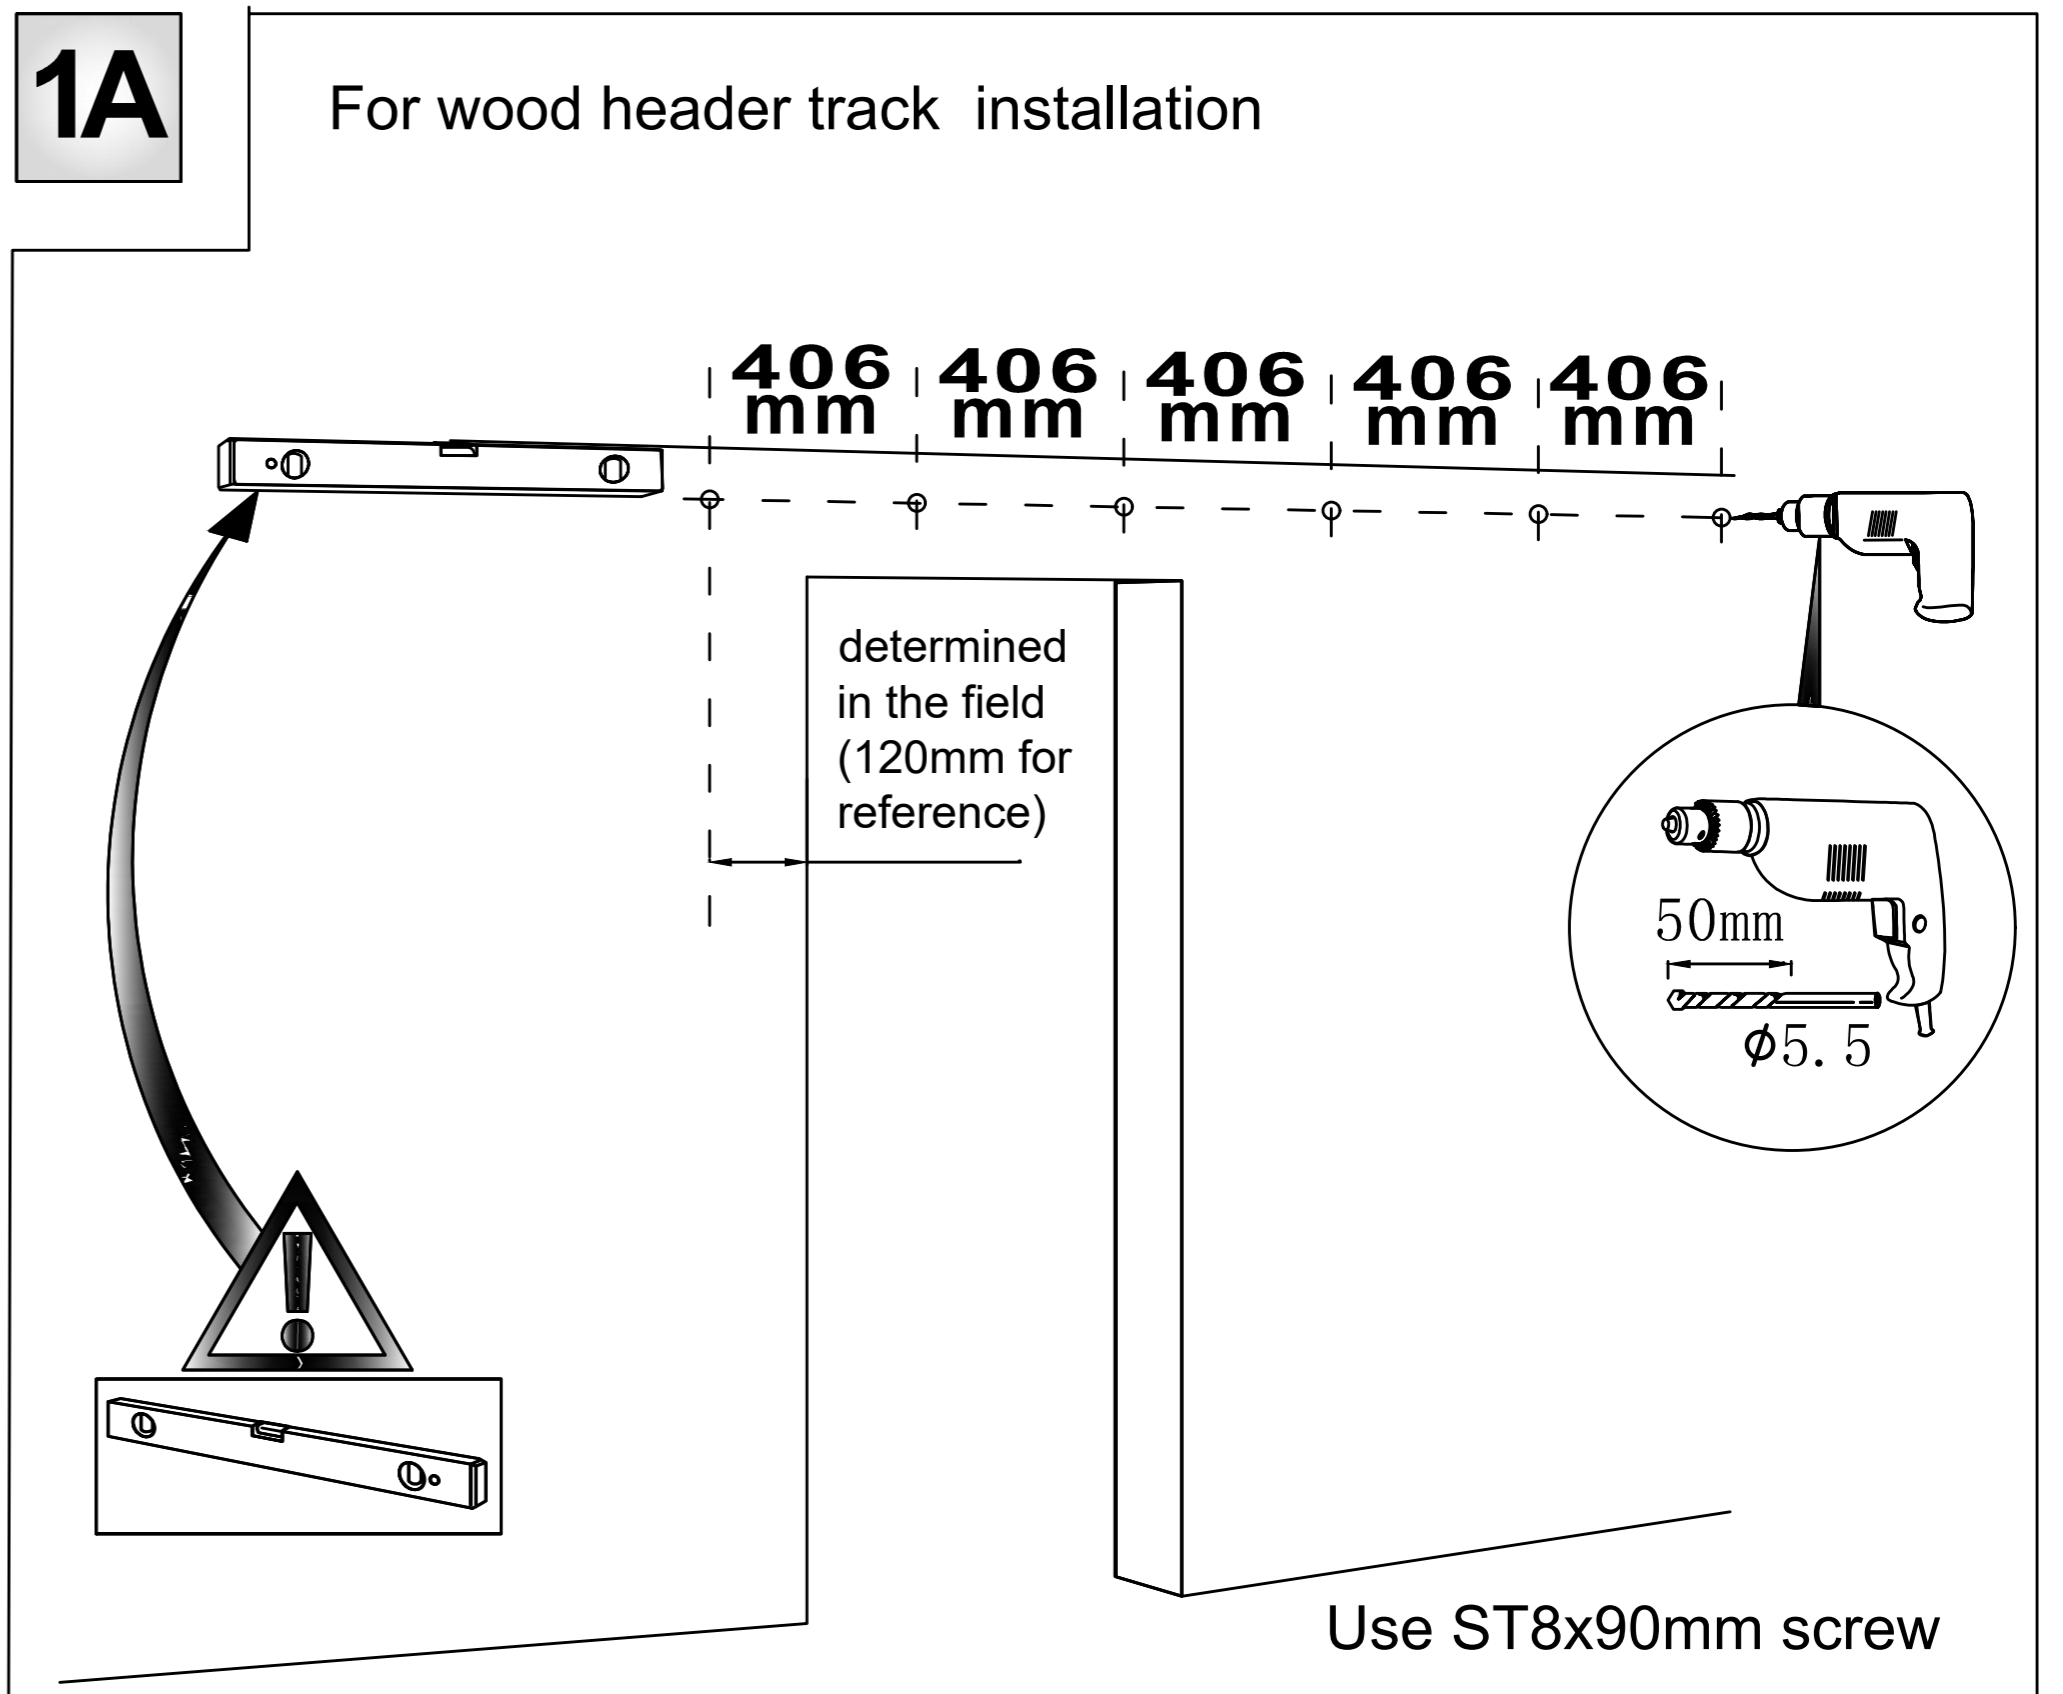

Installation Manual

1D

For Concrete wall installation

**2A**

For wood header track installation

**2B**

For Concrete wall installation

**2C**

For wood header track installation

**2D**

For Concrete wall installation

**3**