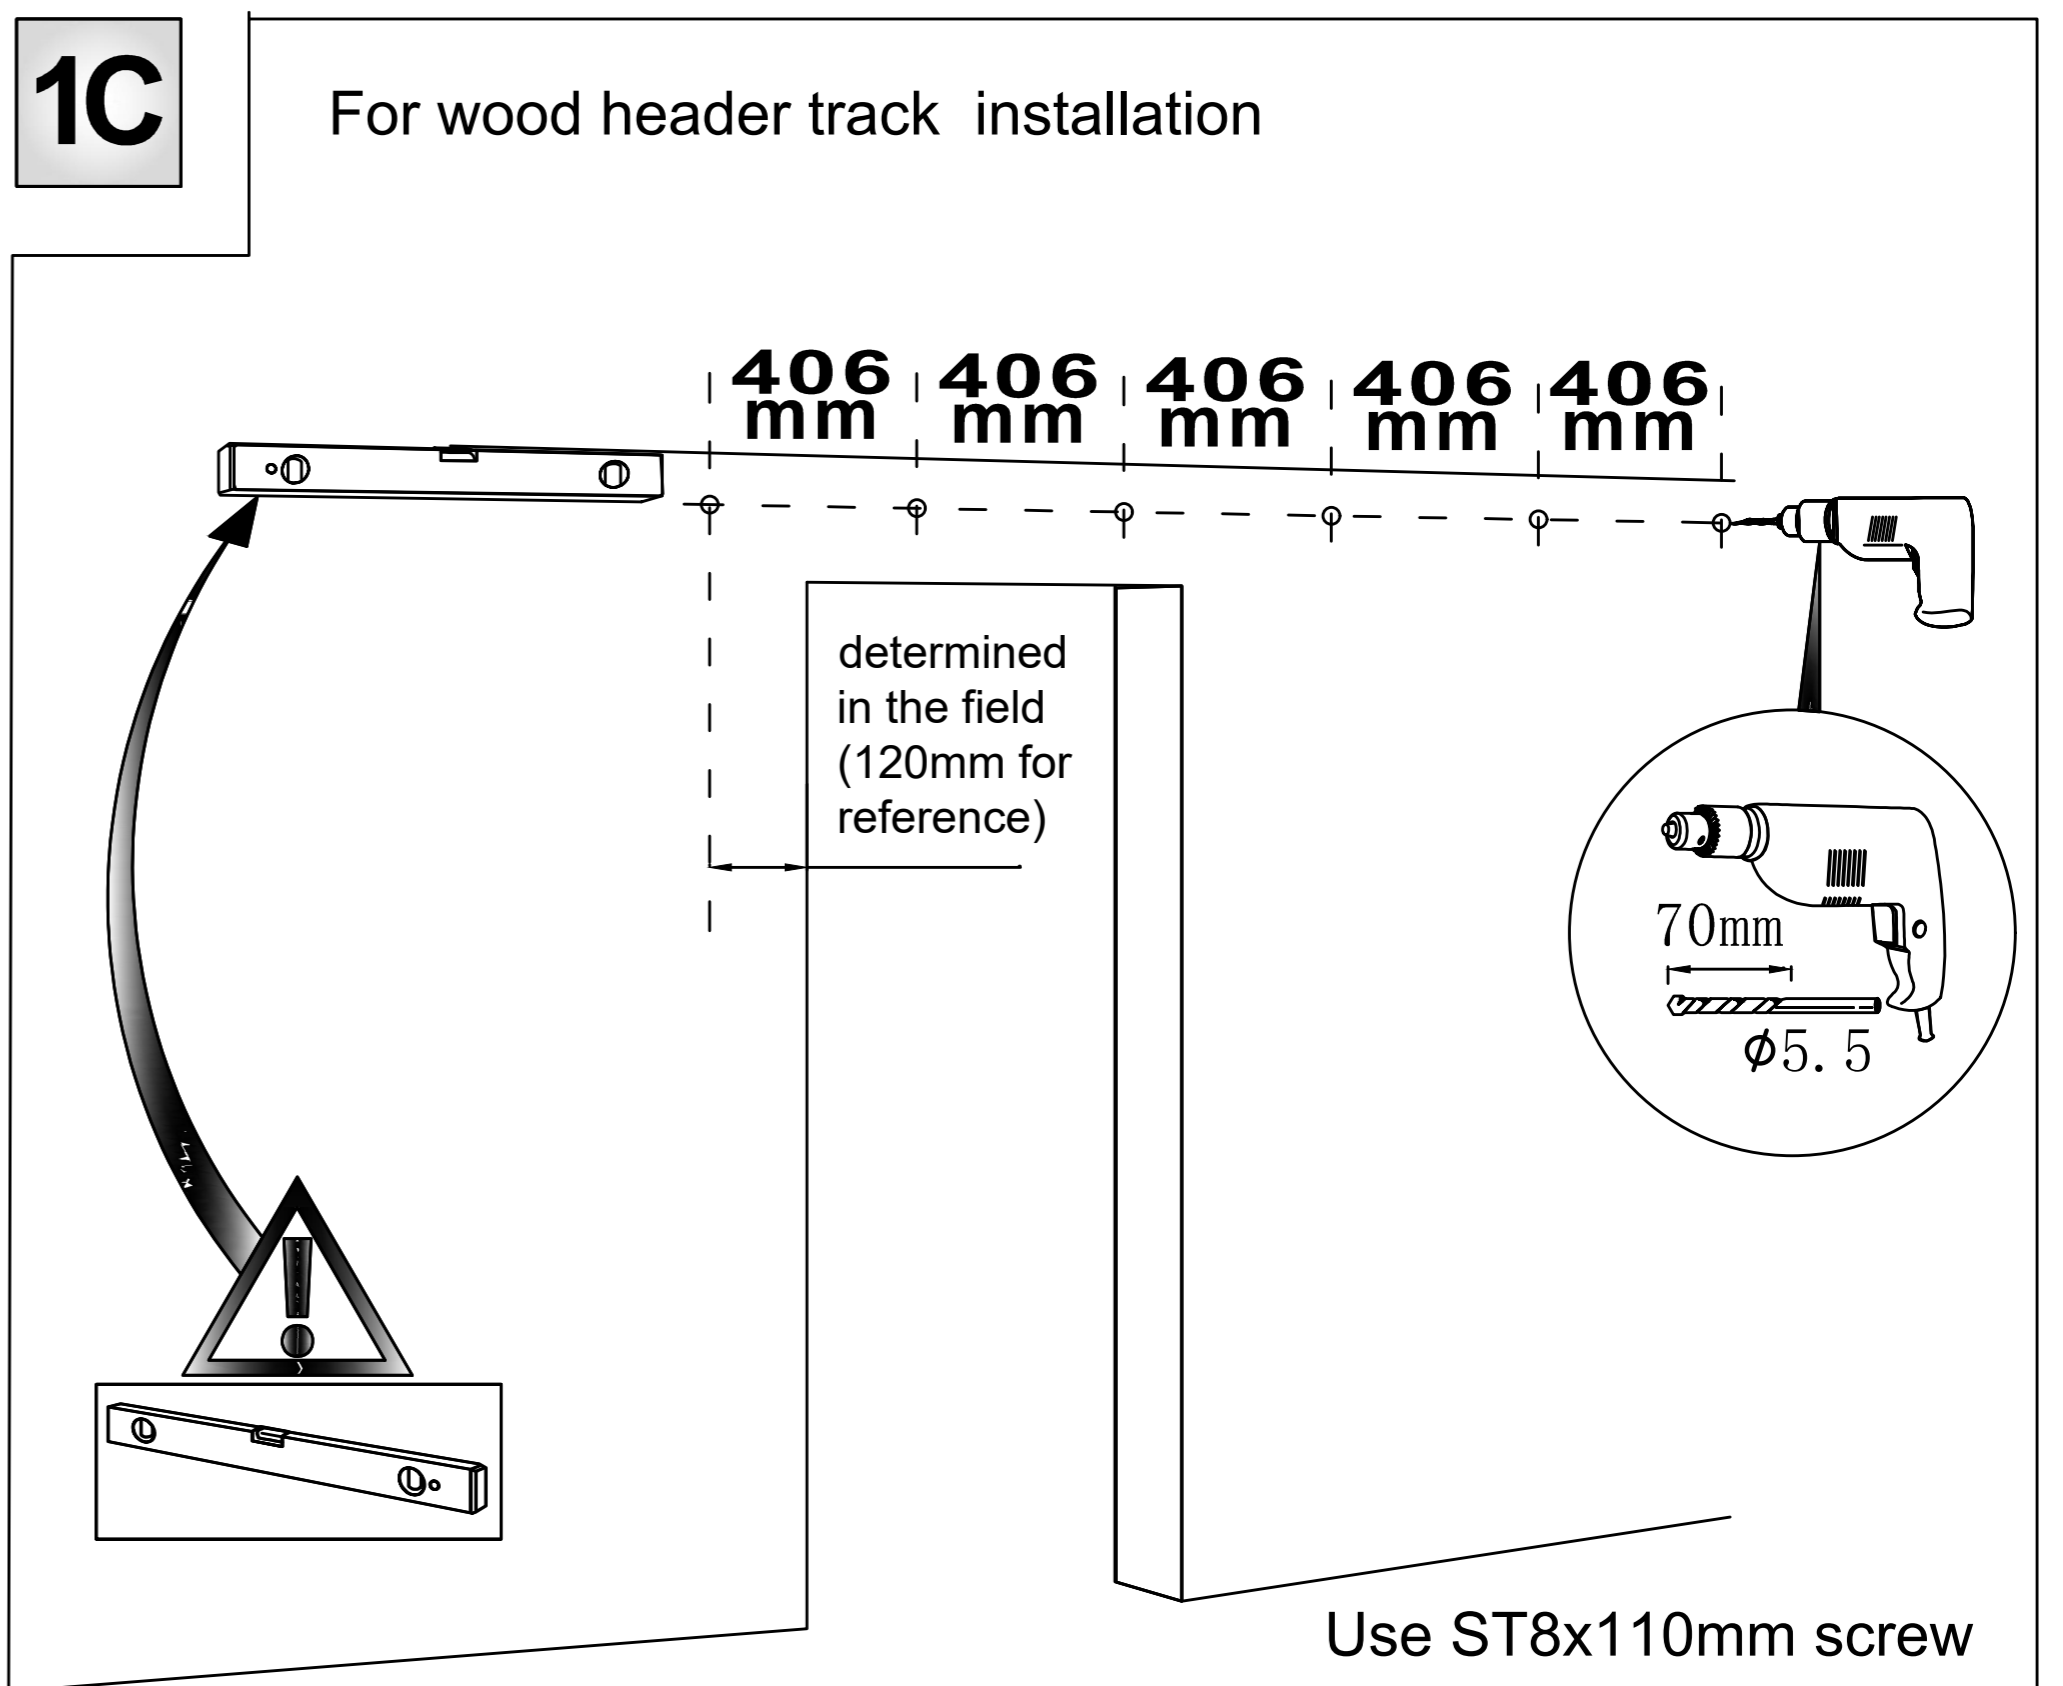

Installation Manual

1D

For Concrete wall installation

**2A**

For wood header track installation

**2B**

For Concrete wall installation

**2C**

For wood header track installation

**2D**

For Concrete wall installation

**3**