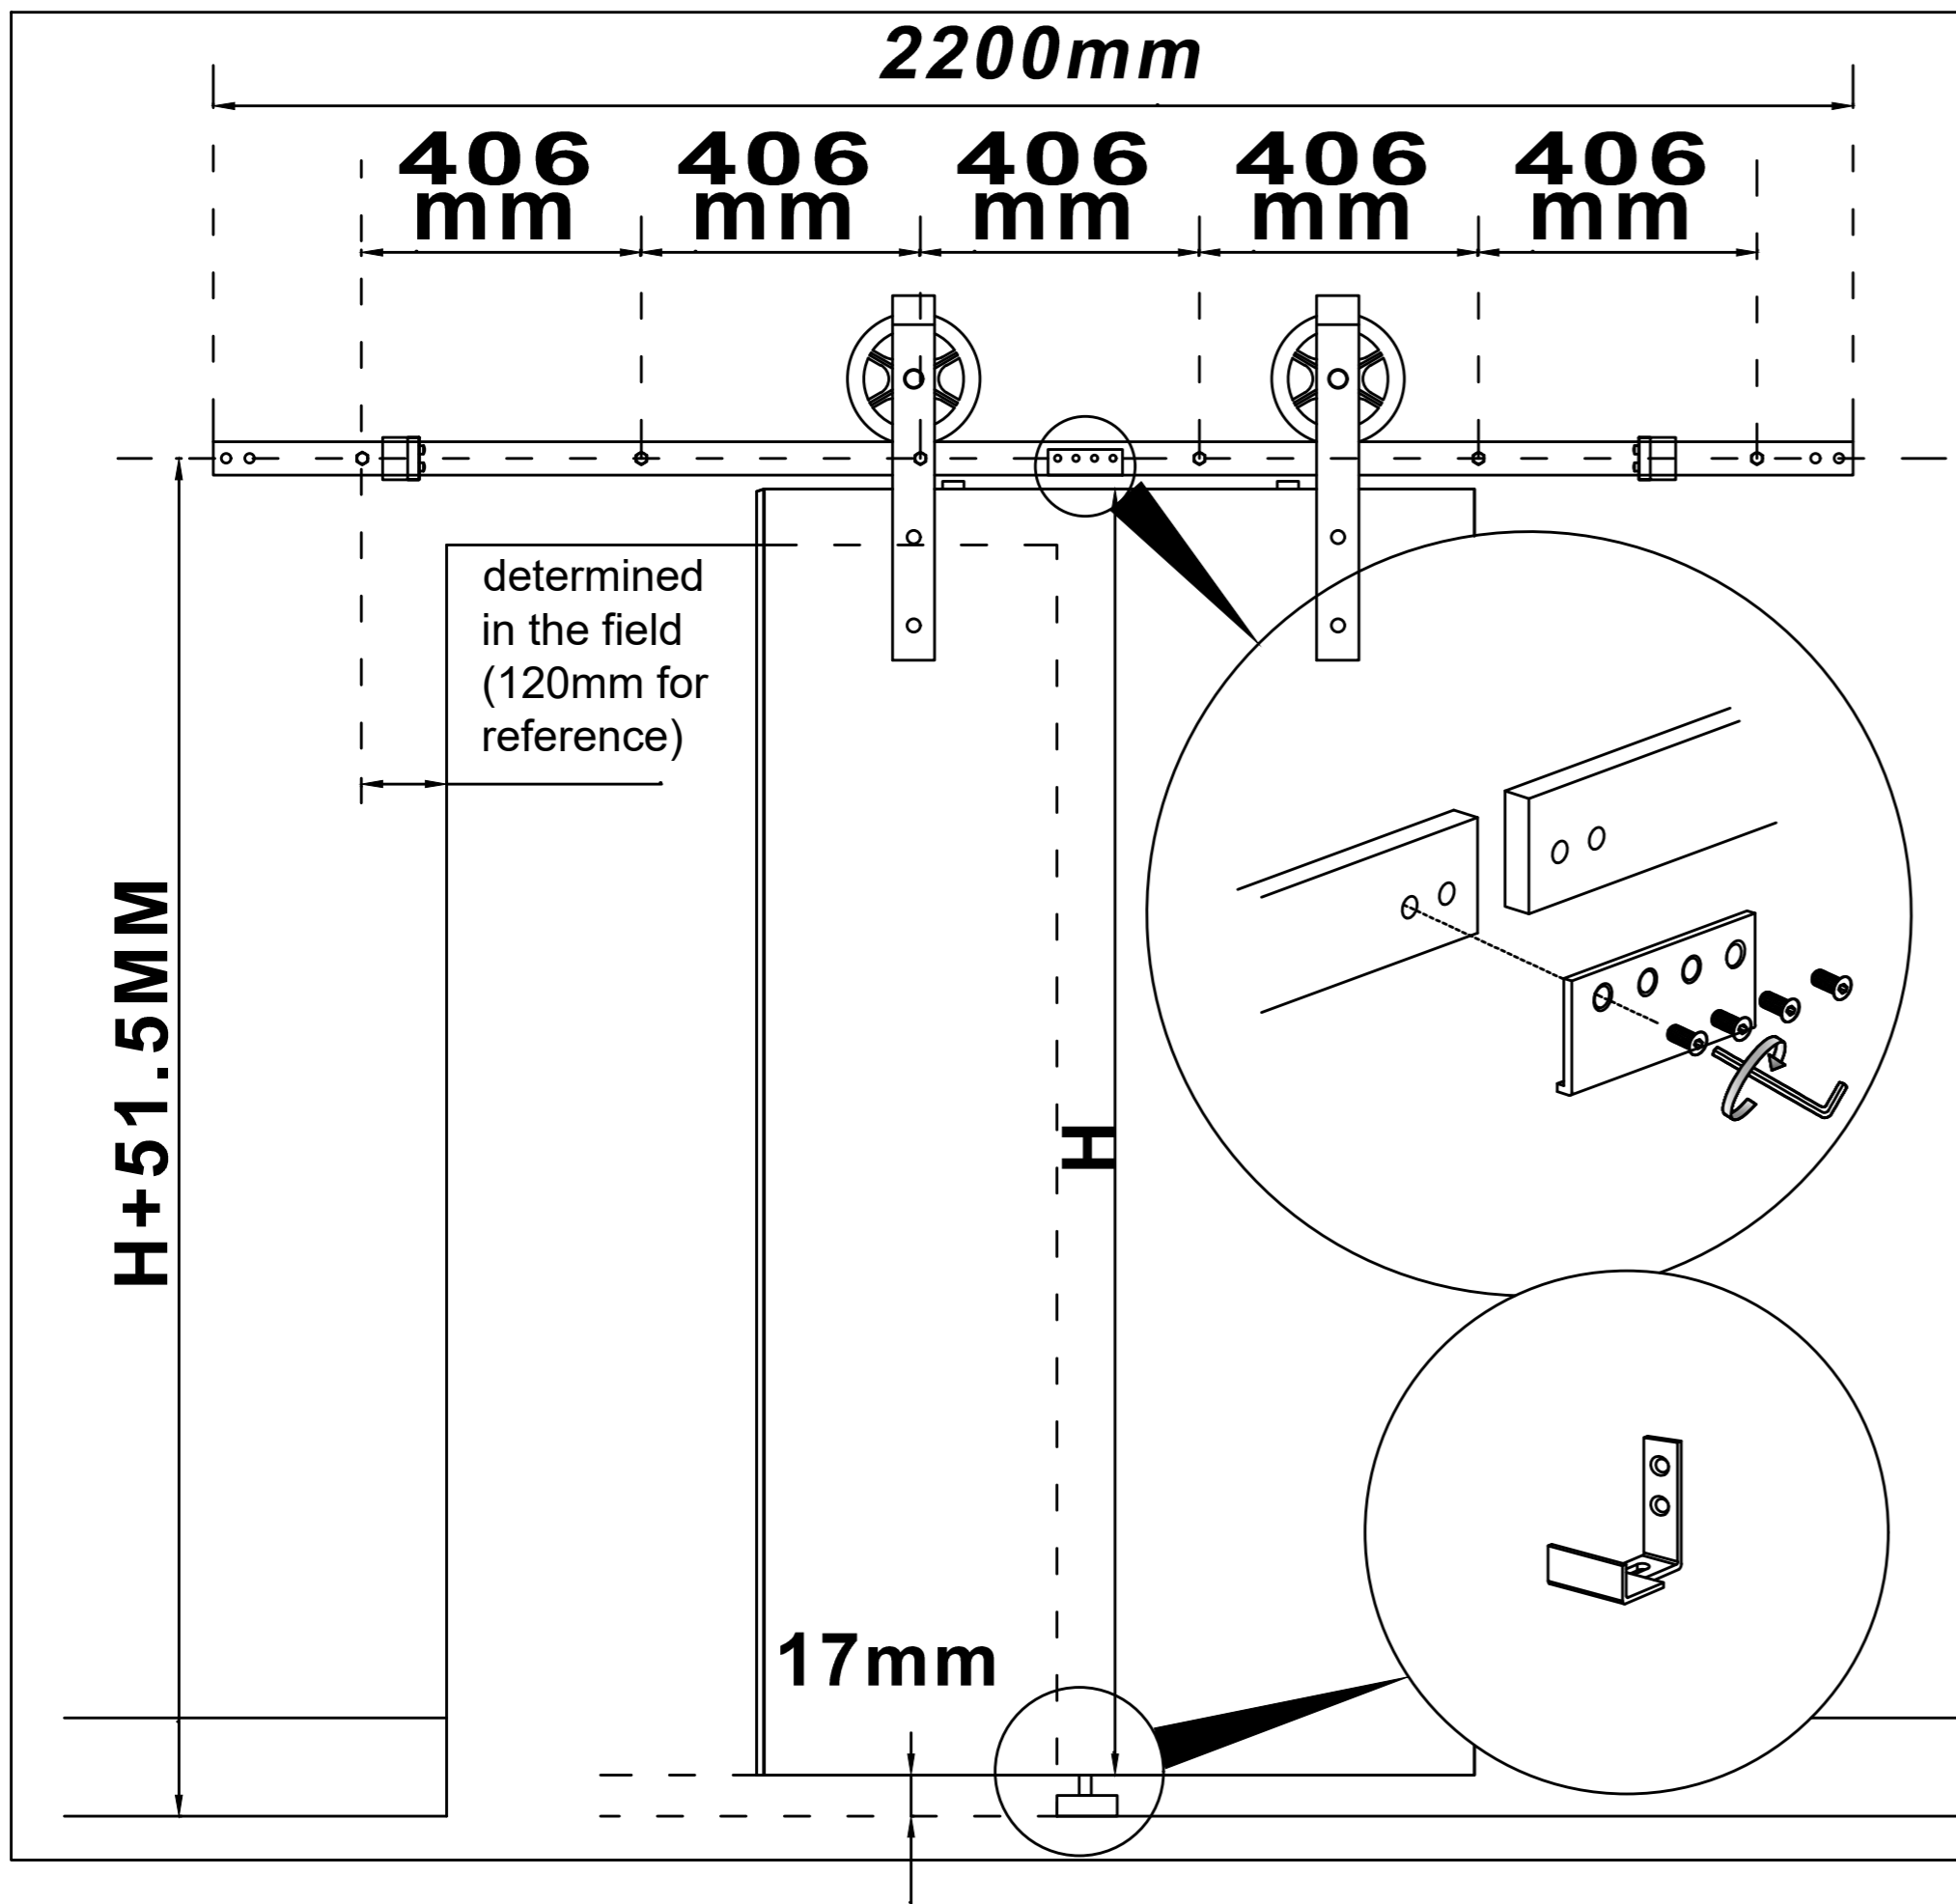

Installation Manual

1D

For Concrete wall installation

**2A**

For wood header track installation

**2B**

For Concrete wall installation

**2C**

For wood header track installation

**2D**

For Concrete wall installation

**3**