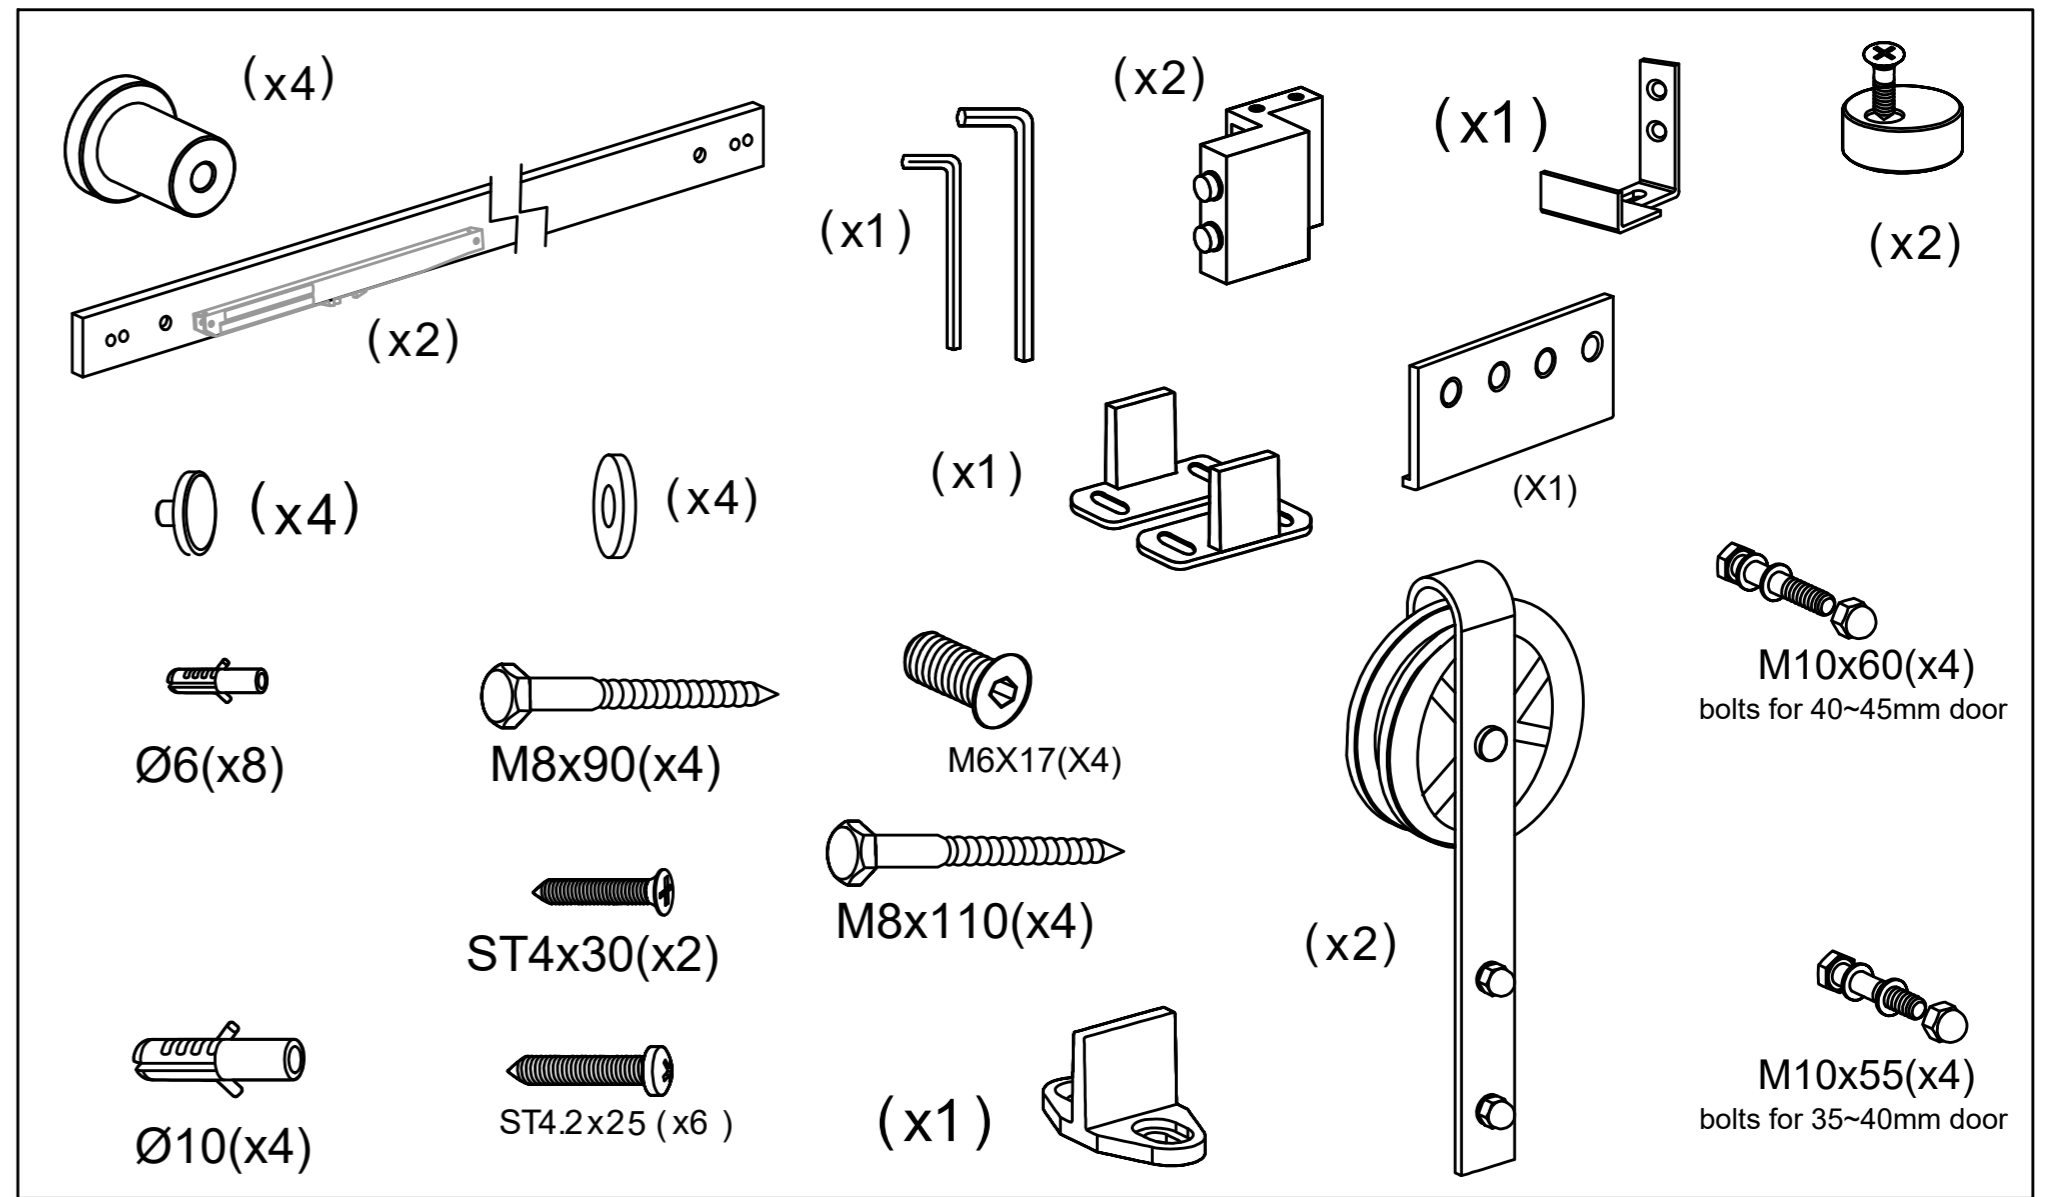

Installation Manual

1D

For Concrete wall installation

2A

For wood header track installation

2B

For Concrete wall installation

2C

For wood header track installation

2D

For Concrete wall installation

3