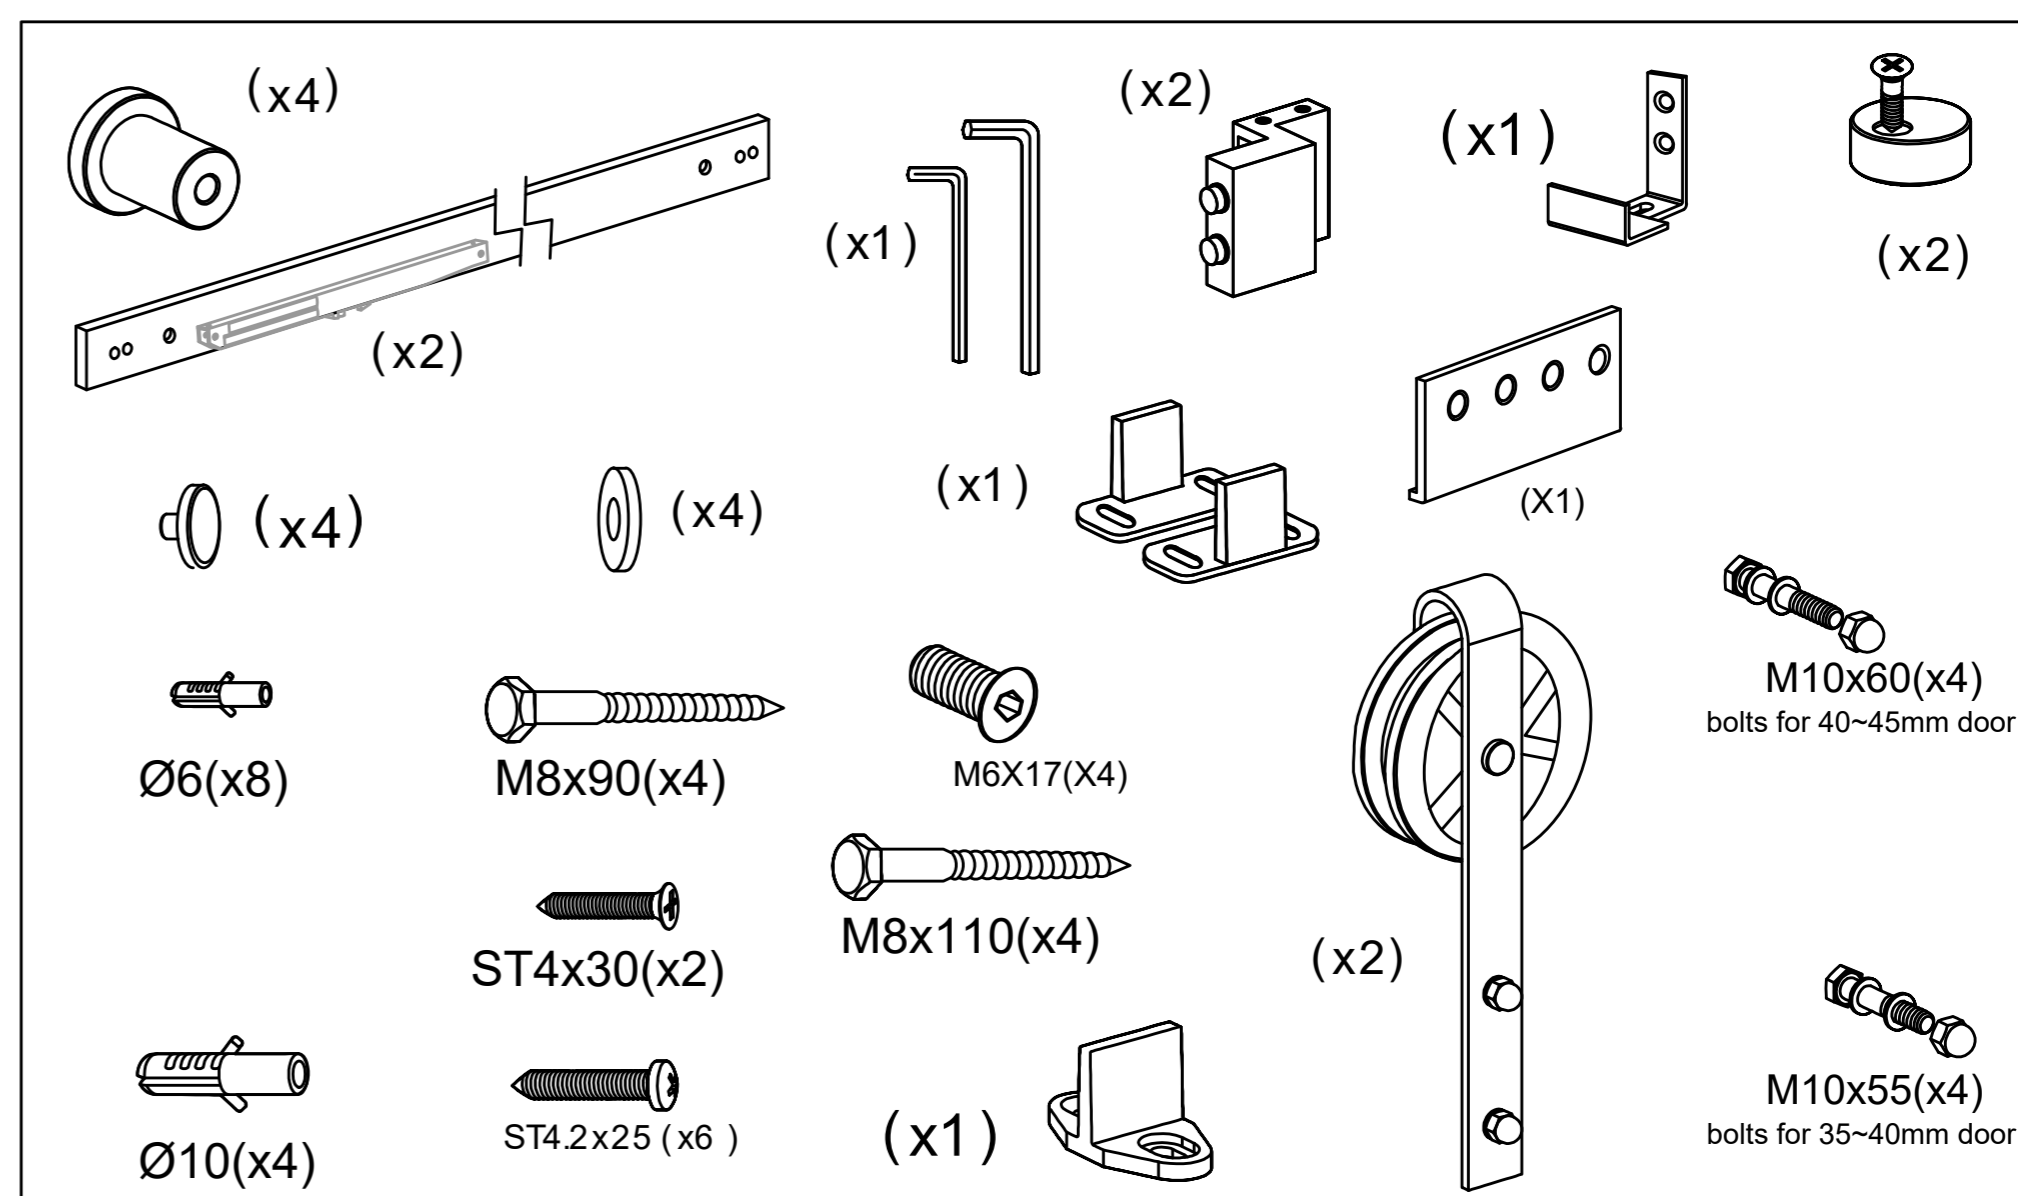

Installation Manual

1D

For Concrete wall installation

2A

For wood header track installation

2B

For Concrete wall installation

2C

For wood header track installation

2D

For Concrete wall installation

3