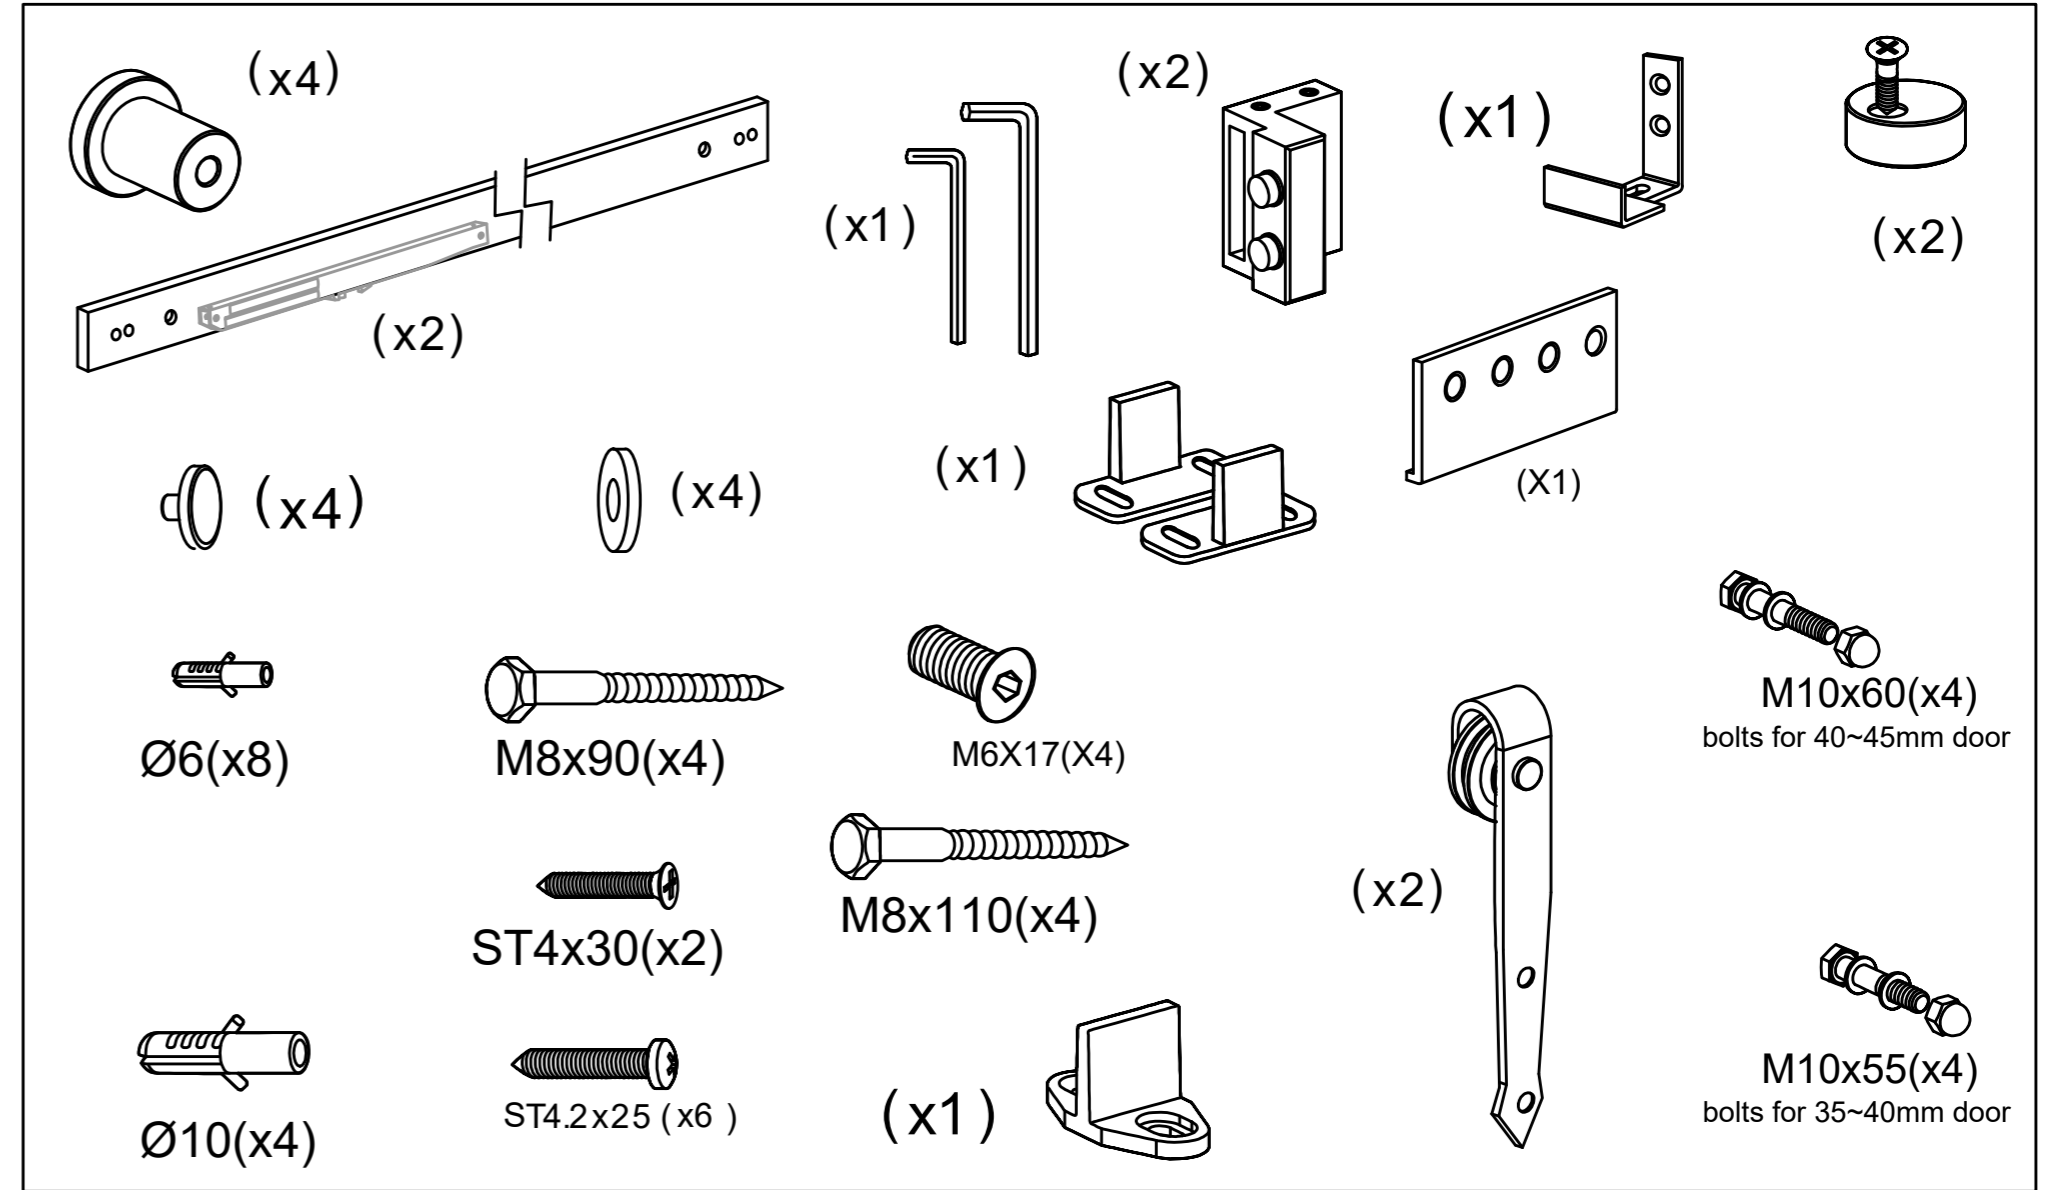

Installation Manual

1D

For Concrete wall installation

2A

For wood header track installation

2B

For Concrete wall installation

2C

For wood header track installation

2D

For Concrete wall installation

3