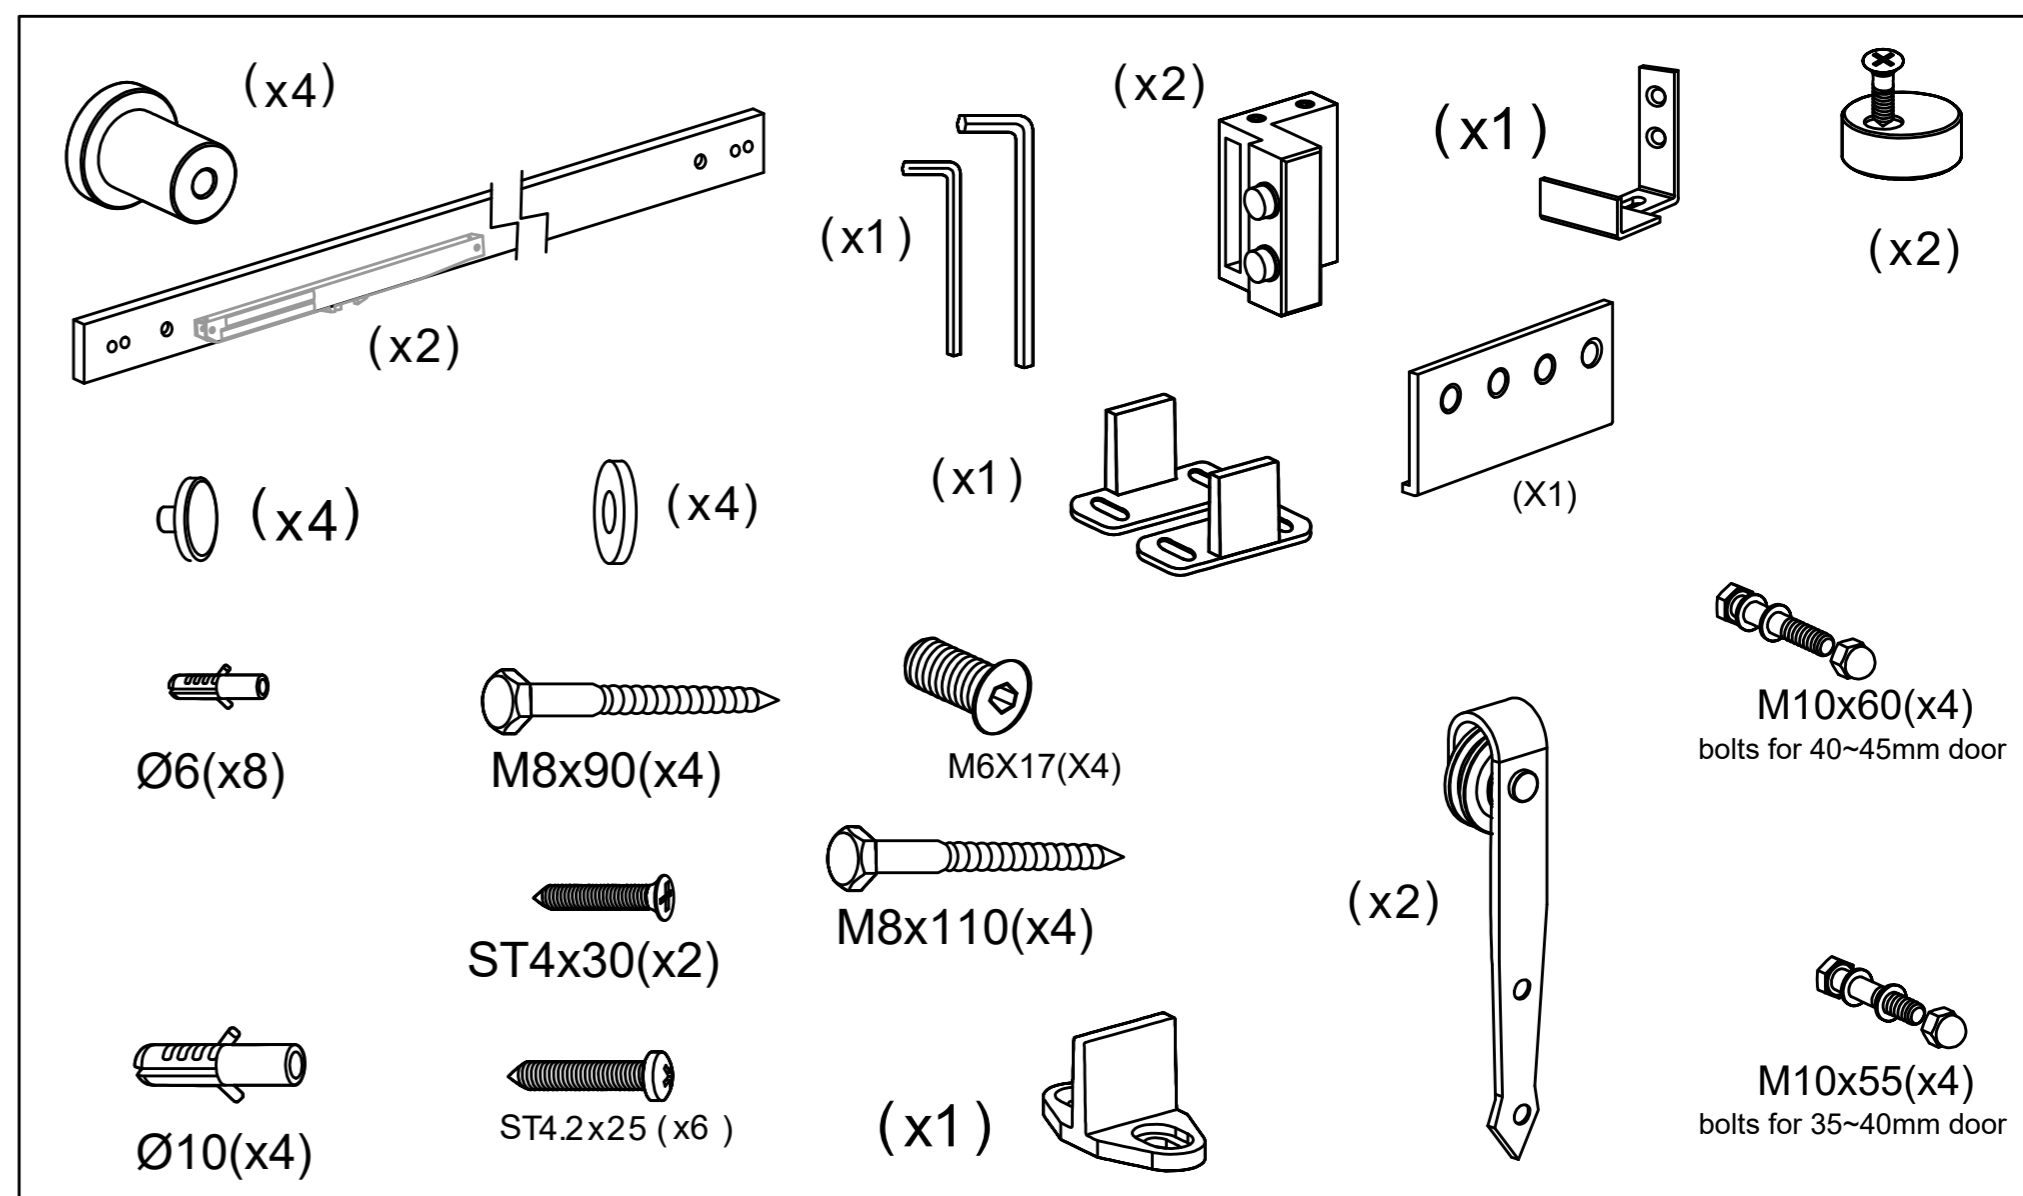

Installation Manual

1D

For Concrete wall installation

2A

For wood header track installation

2B

For Concrete wall installation

2C

For wood header track installation

2D

For Concrete wall installation

3